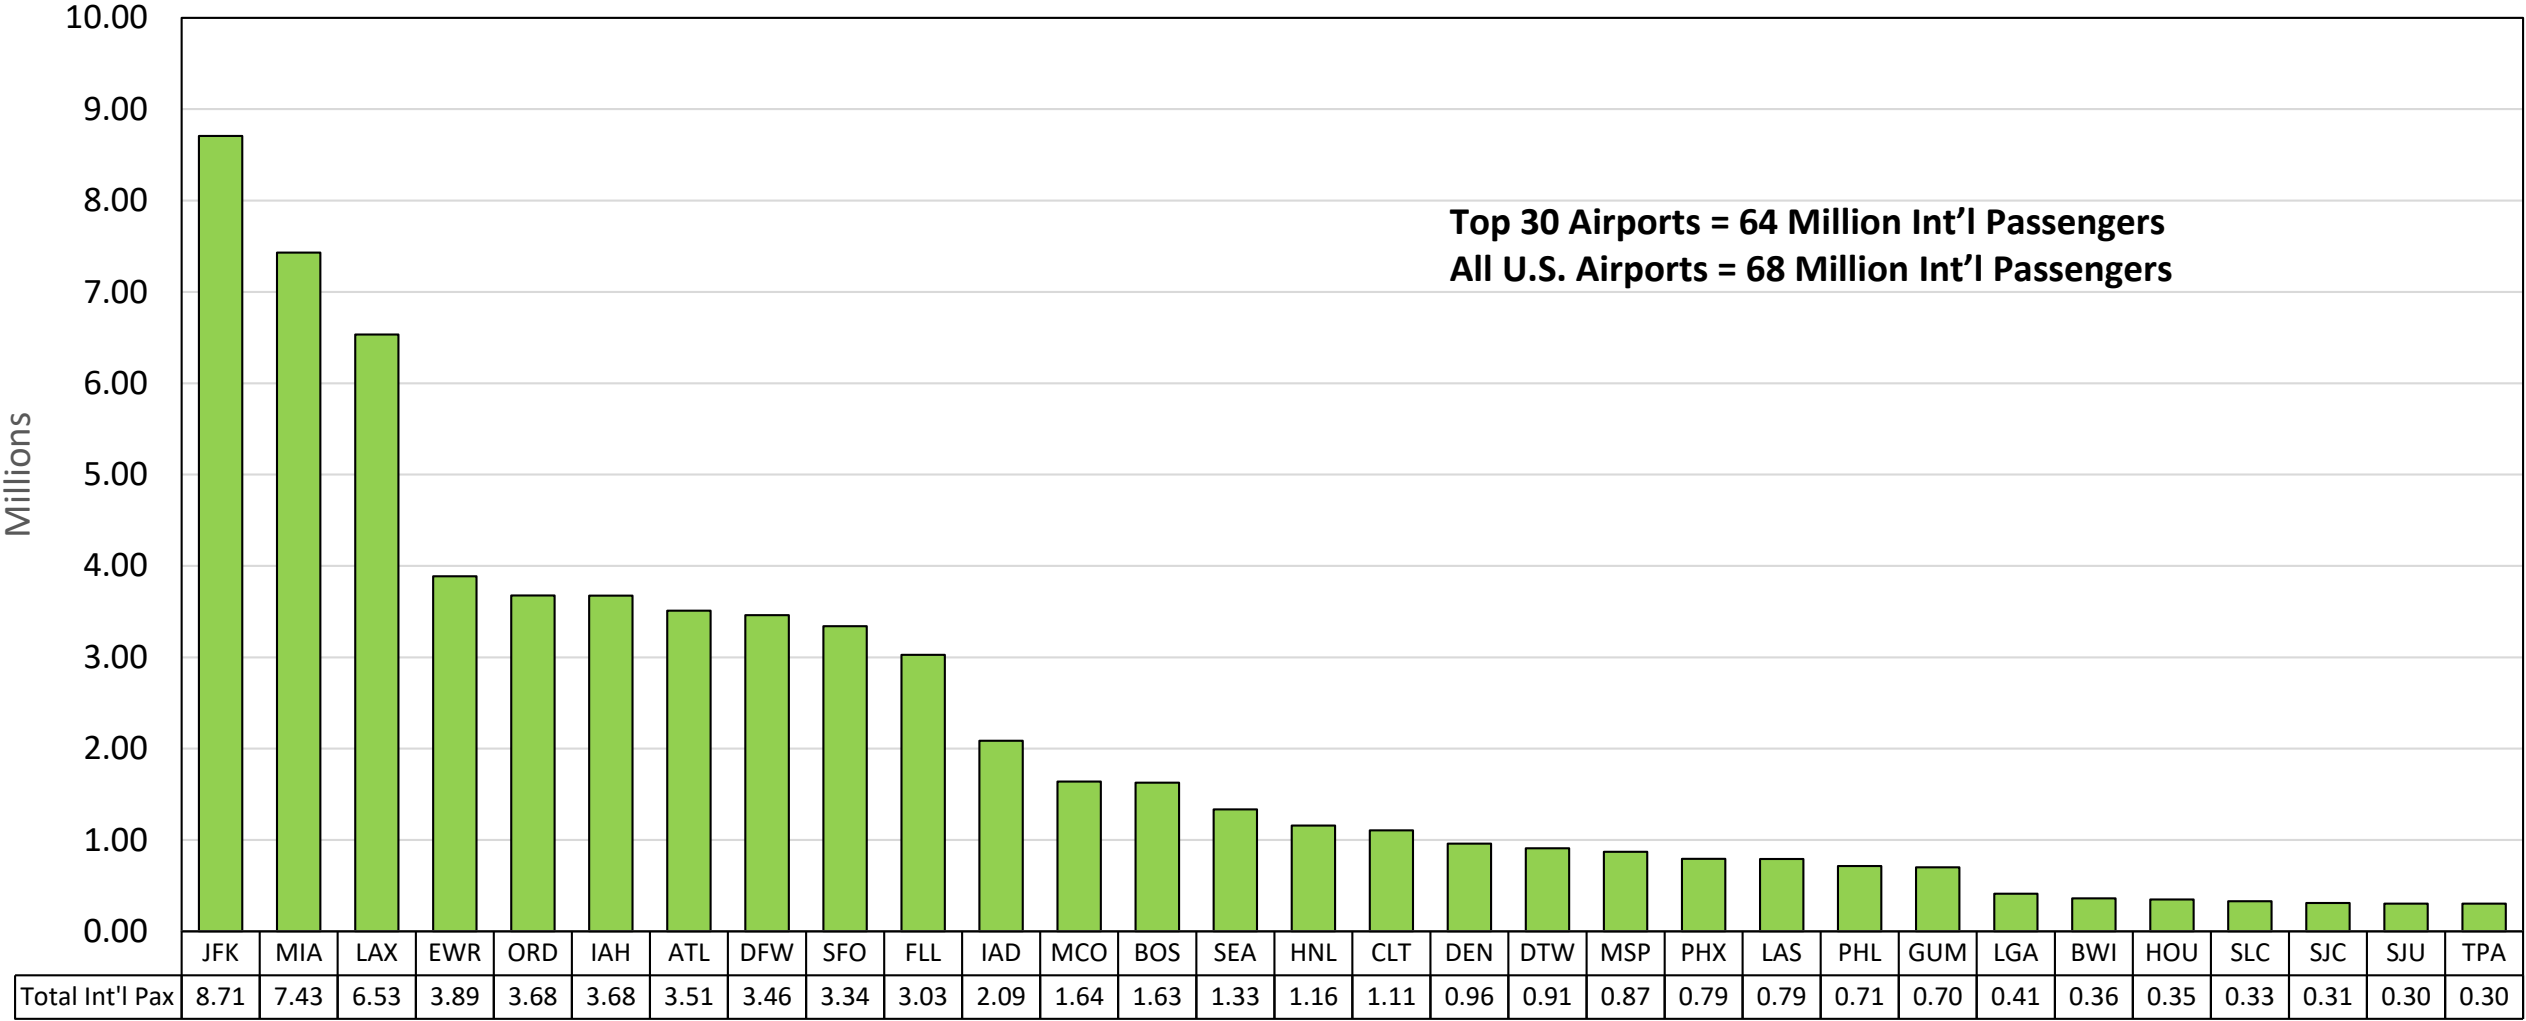

Top 30 U.S. Airports

2020 Total International Passengers Arriving/Departing the U.S.

Source: APIS/I-92 U.S. International Flights (embark/debark passengers) [I-92 INTERNATIONAL AIR PASSENGER TRAFFIC MONITOR](#)