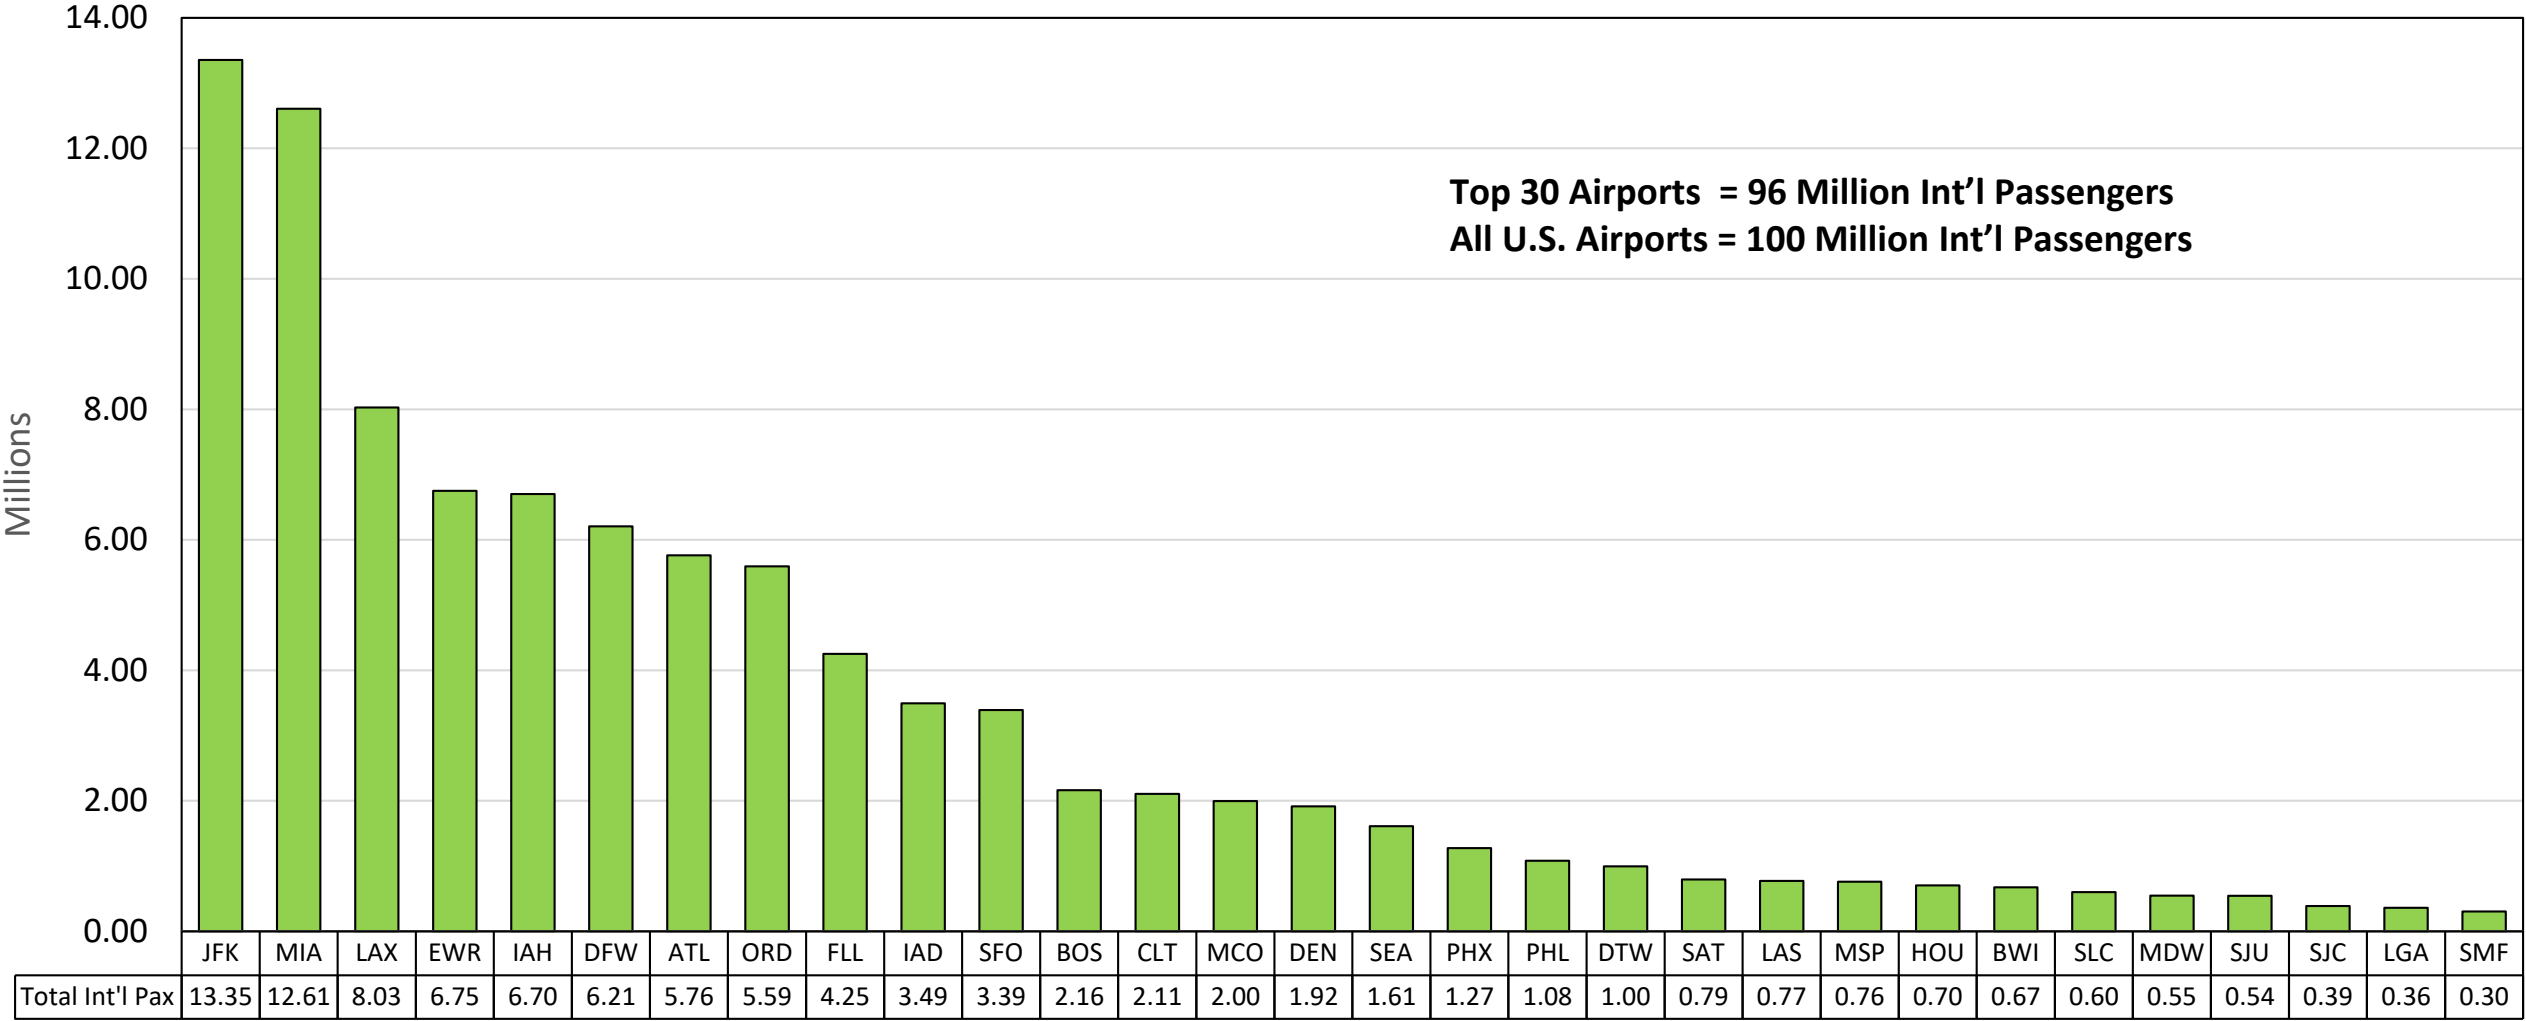

## 2021 Total International Passengers Arriving/Departing the U.S.

Source: APIS/I-92 U.S. International Flights (embark/debark passengers) [I-92 INTERNATIONAL AIR PASSENGER TRAFFIC MONITOR](#)