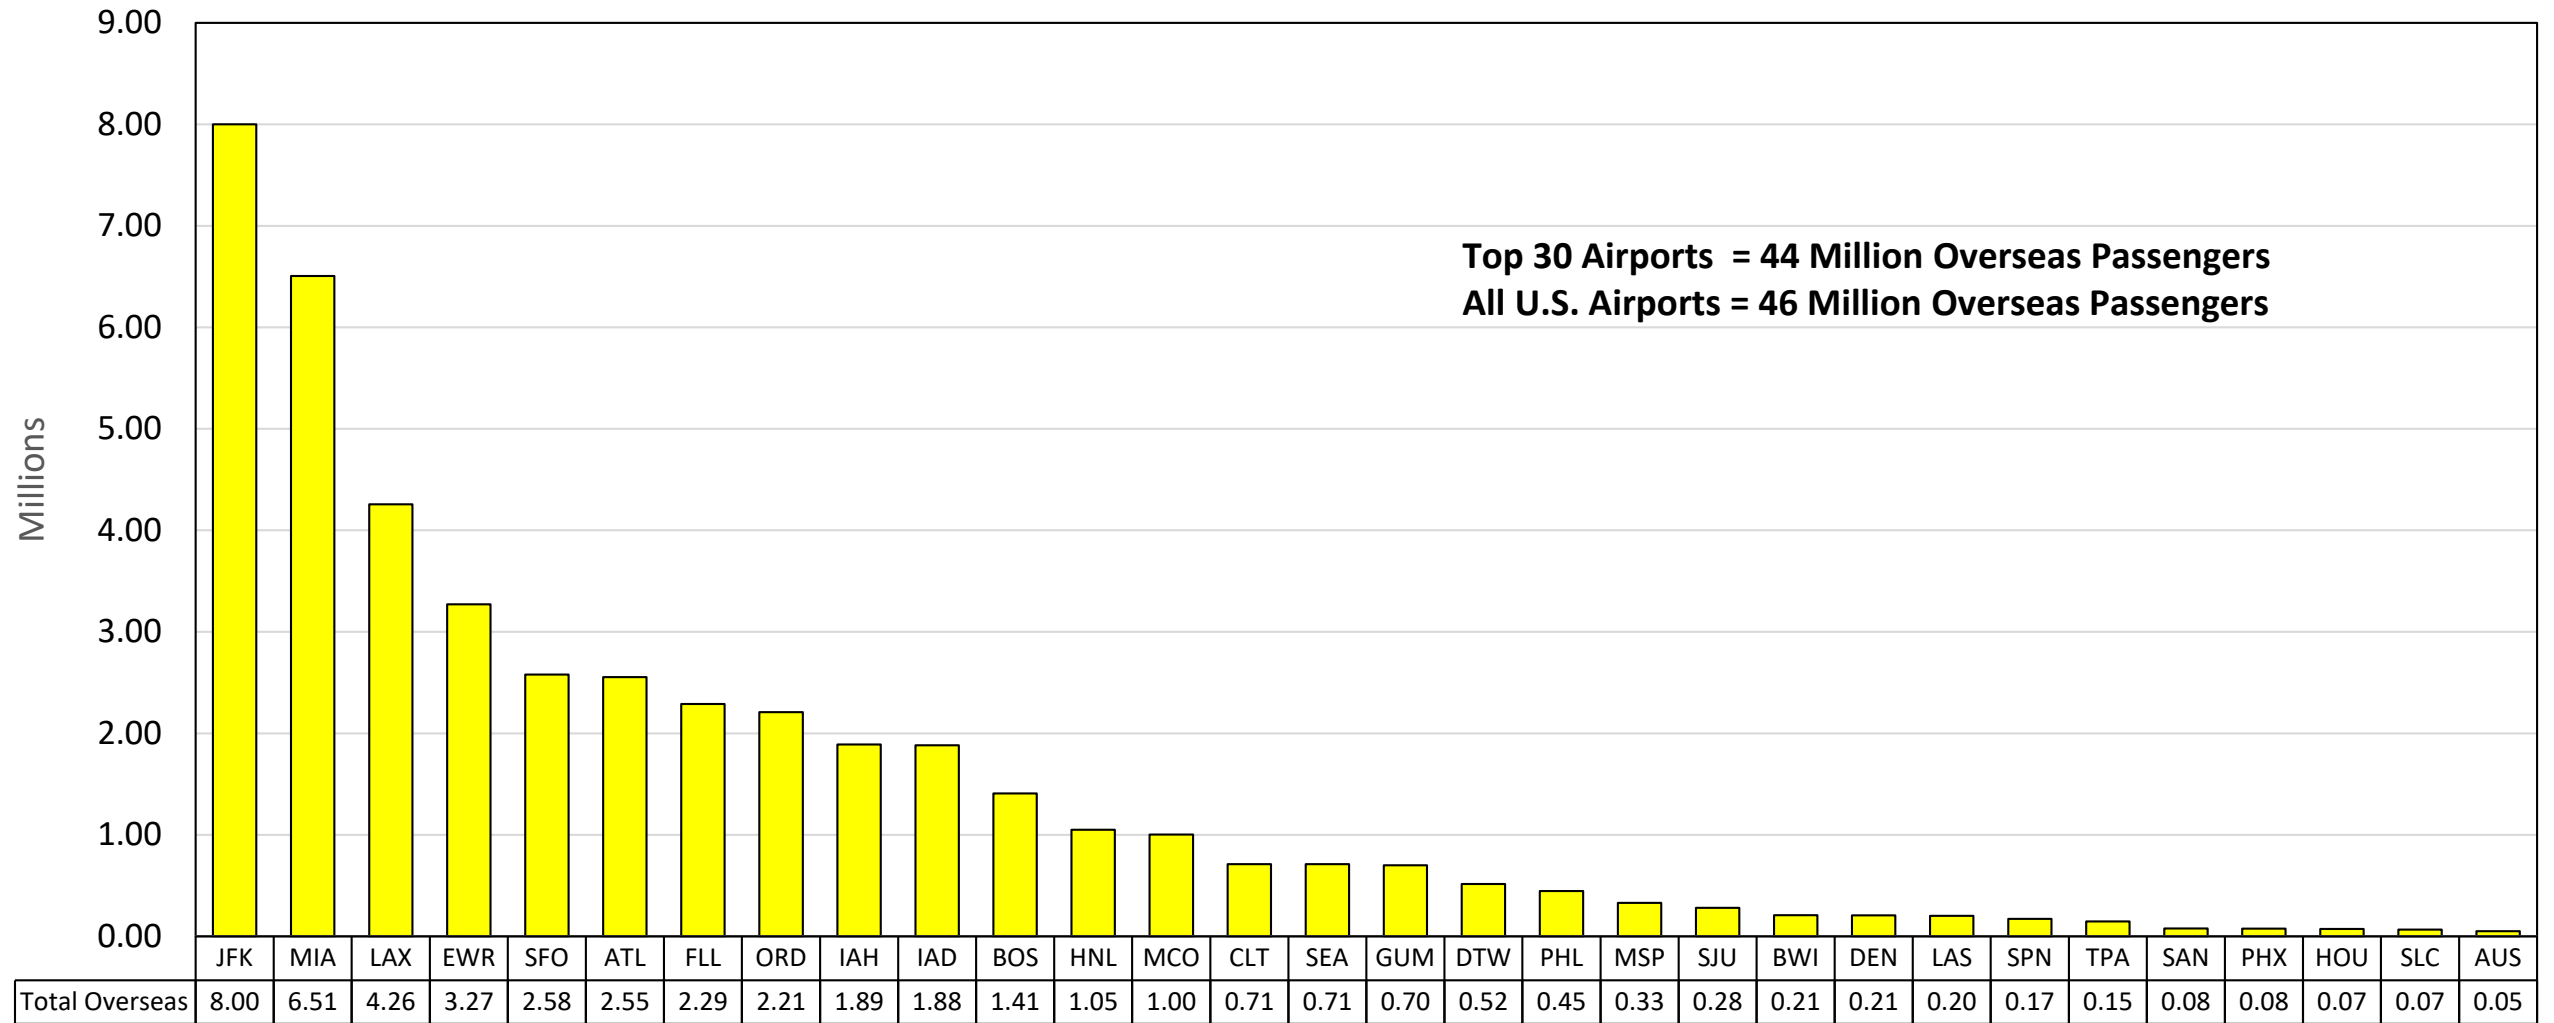

Top 30 U.S. Airports

2020 Total Overseas Passengers Arriving/Departing the U.S.

Source: APIS/I-92 U.S. International Flights (embark/debark passengers) [I-92 INTERNATIONAL AIR PASSENGER TRAFFIC MONITOR](#)