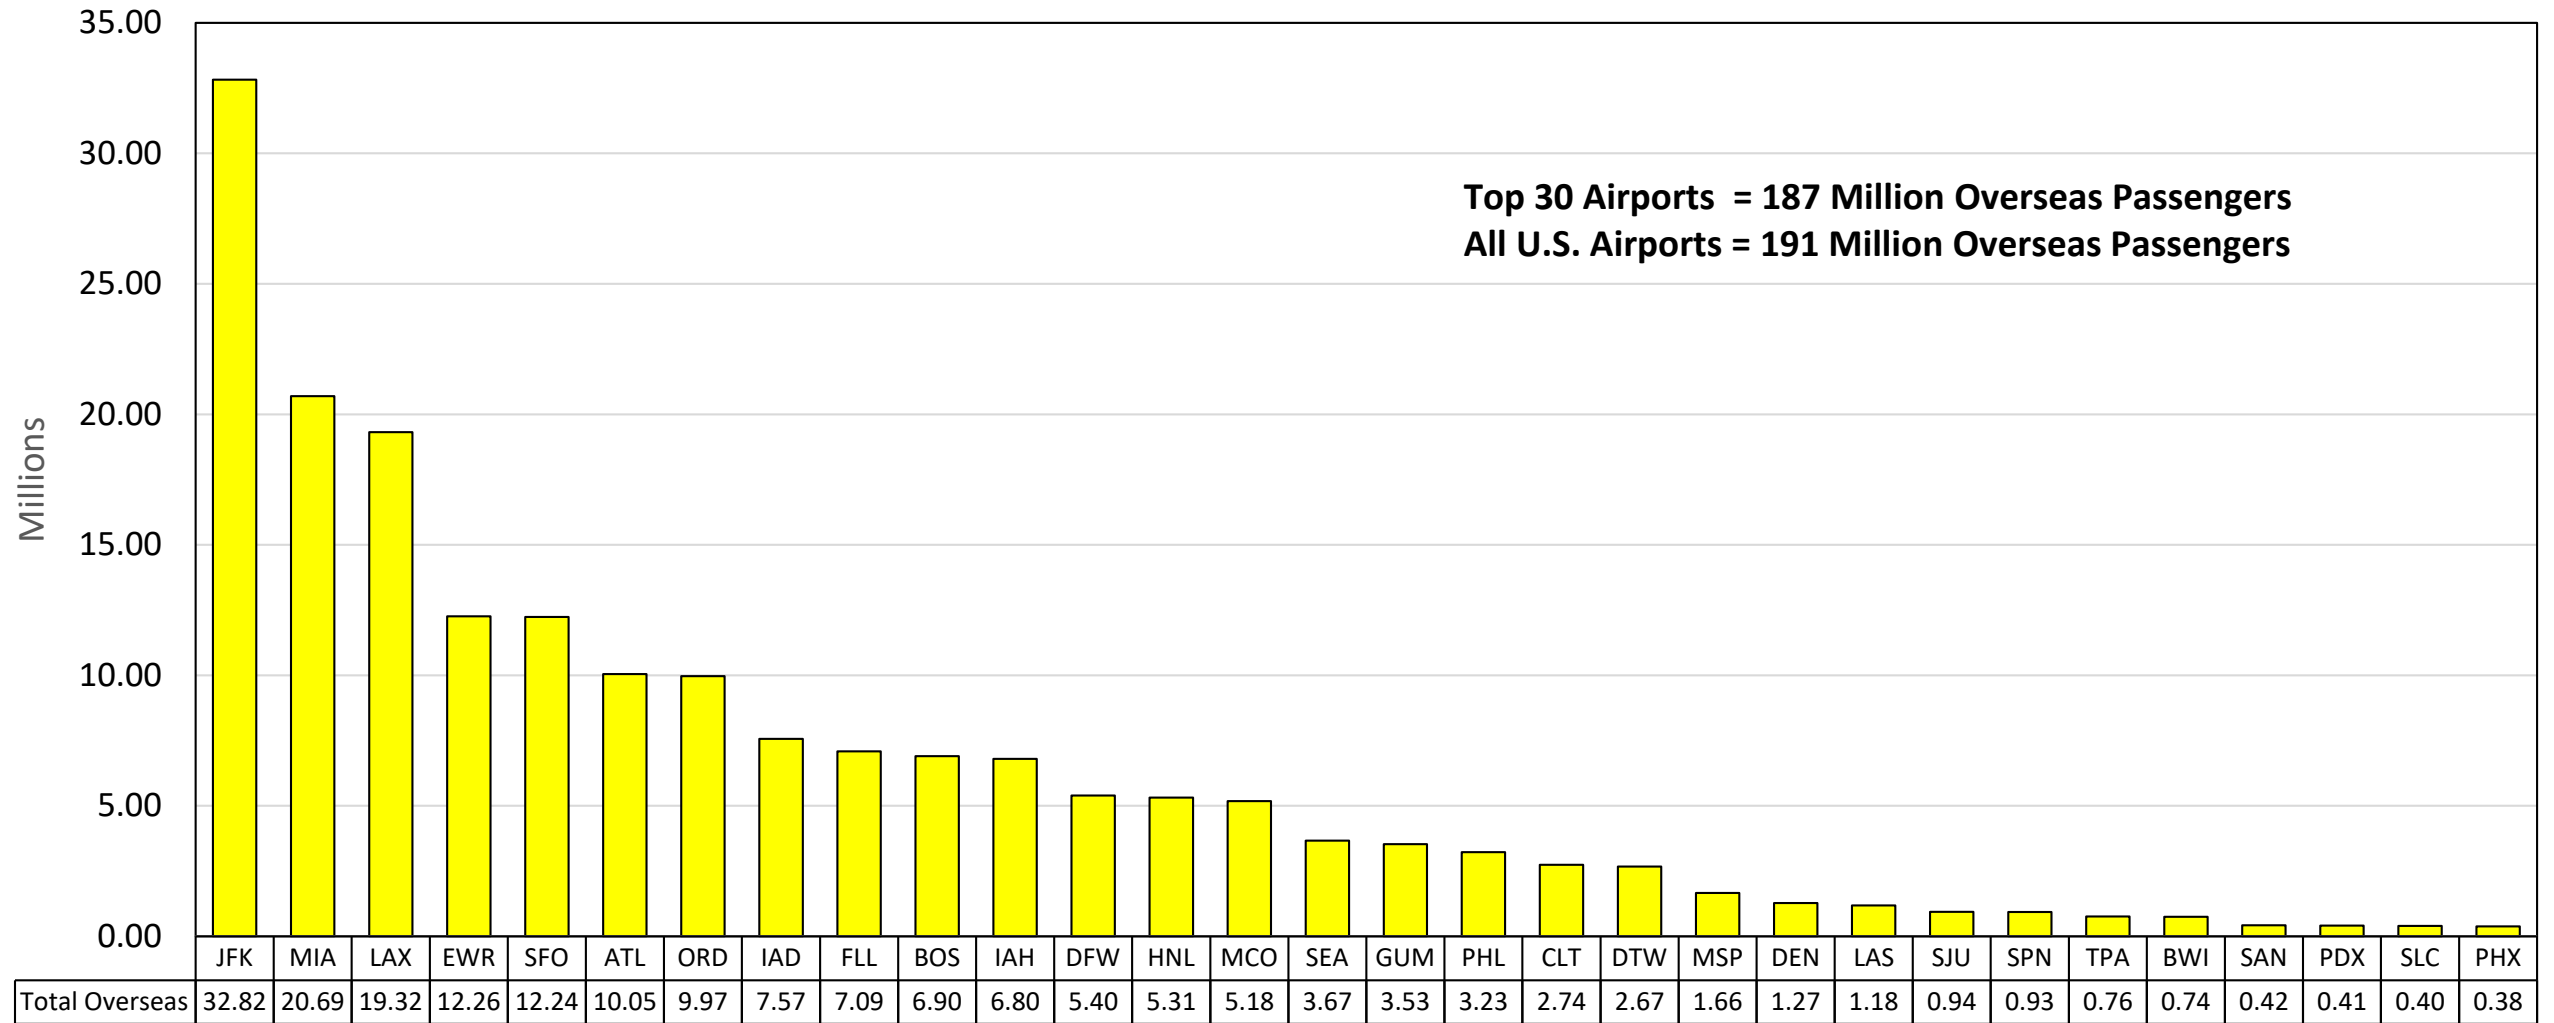

Top 30 U.S. Airports

2019 Total Overseas Passengers Arriving/Departing the U.S.

Source: APIS/I-92 U.S. International Flights (embark/debark passengers) [I-92 INTERNATIONAL AIR PASSENGER TRAFFIC MONITOR](#)