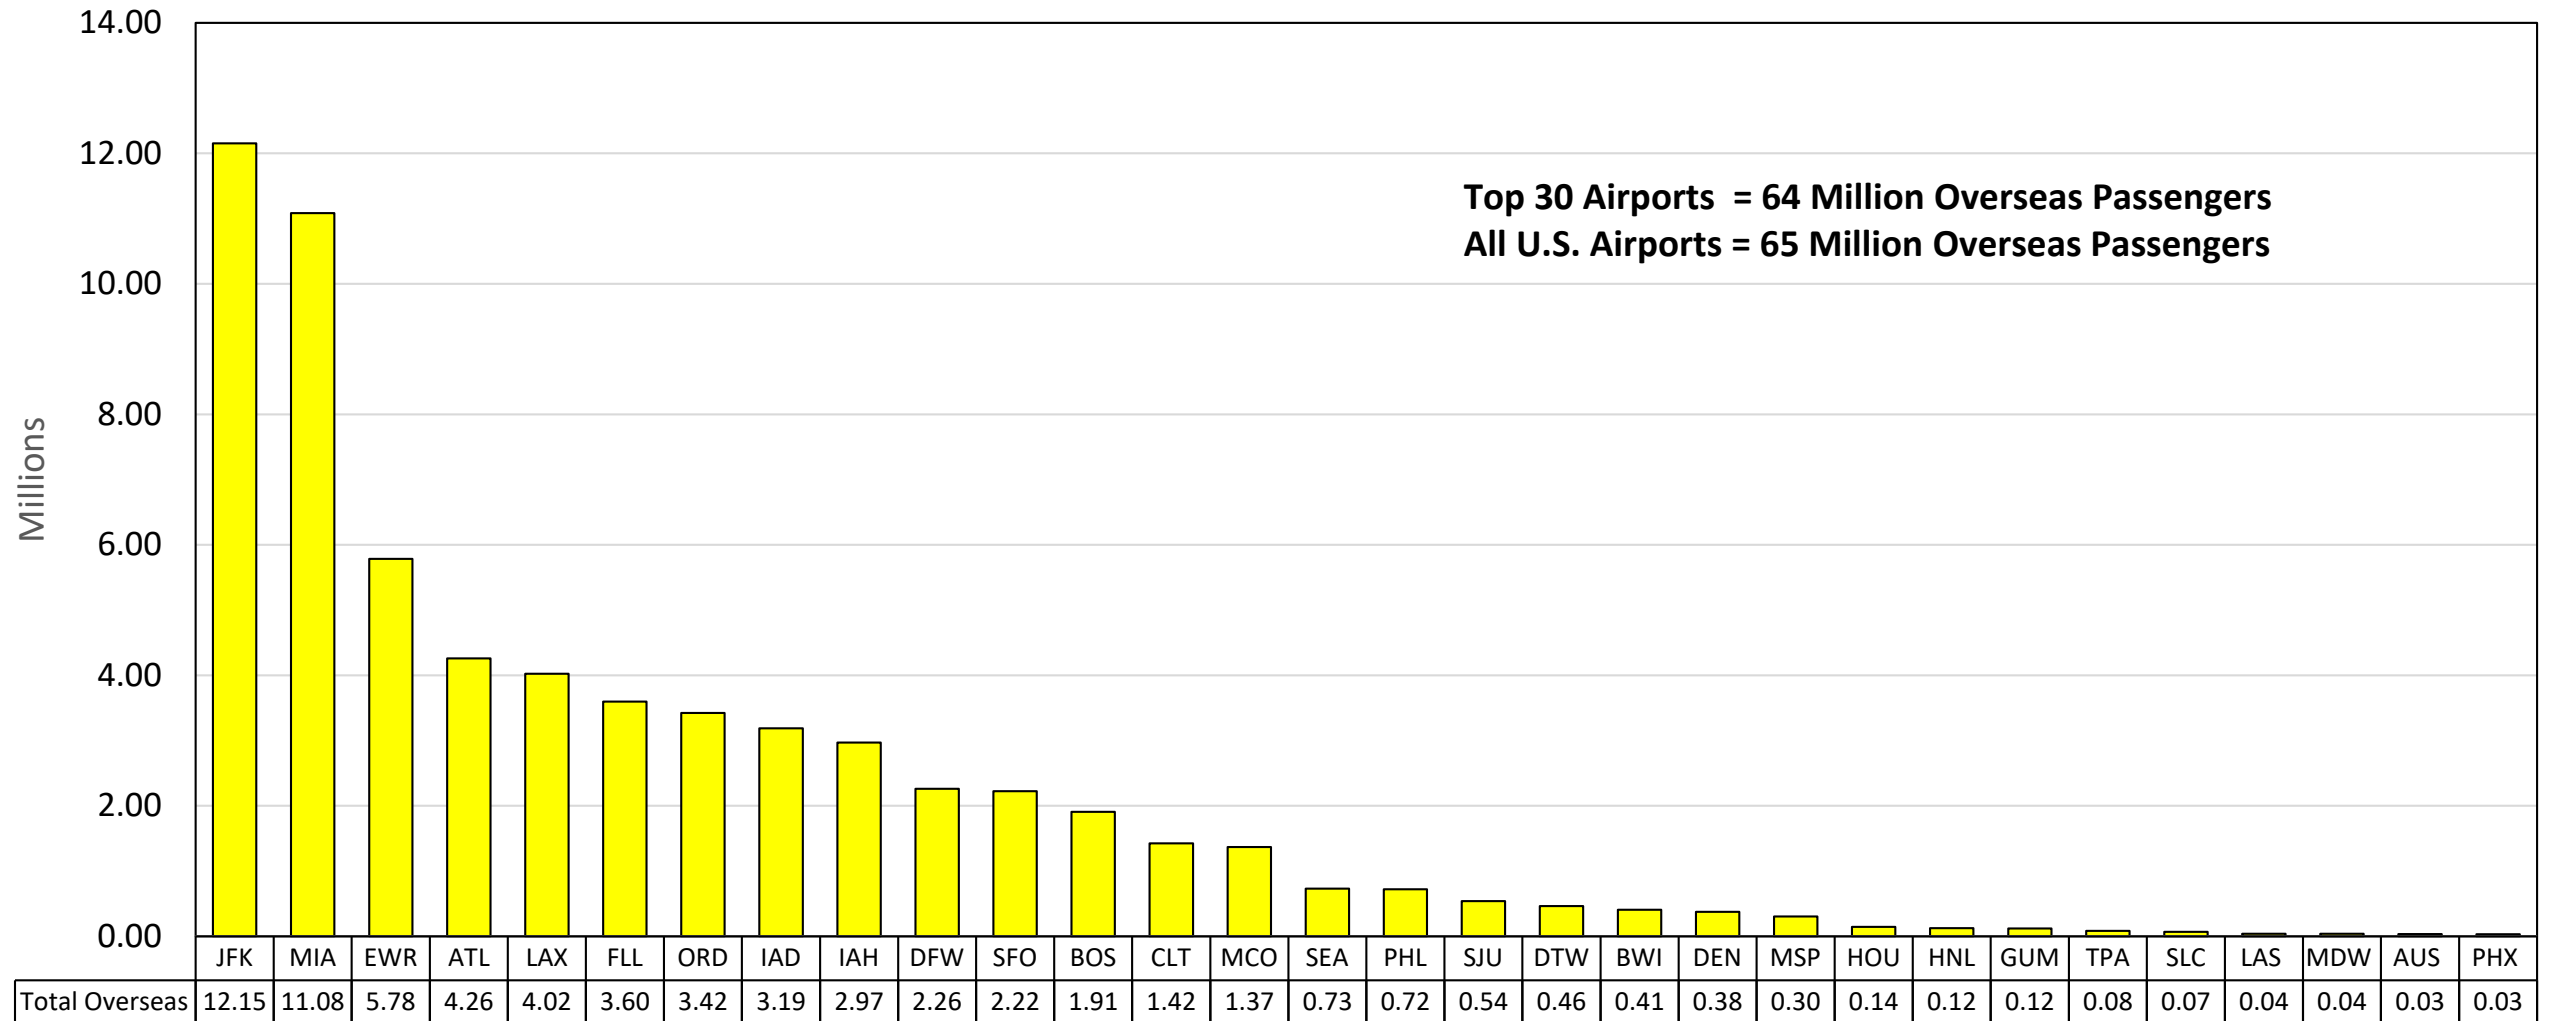

Top 30 U.S. Airports (update)

2021 Total Overseas Passengers Arriving/Departing the U.S.

Source: APIS/I-92 U.S. International Flights (embark/debark passengers) [I-92 INTERNATIONAL AIR PASSENGER TRAFFIC MONITOR](#)