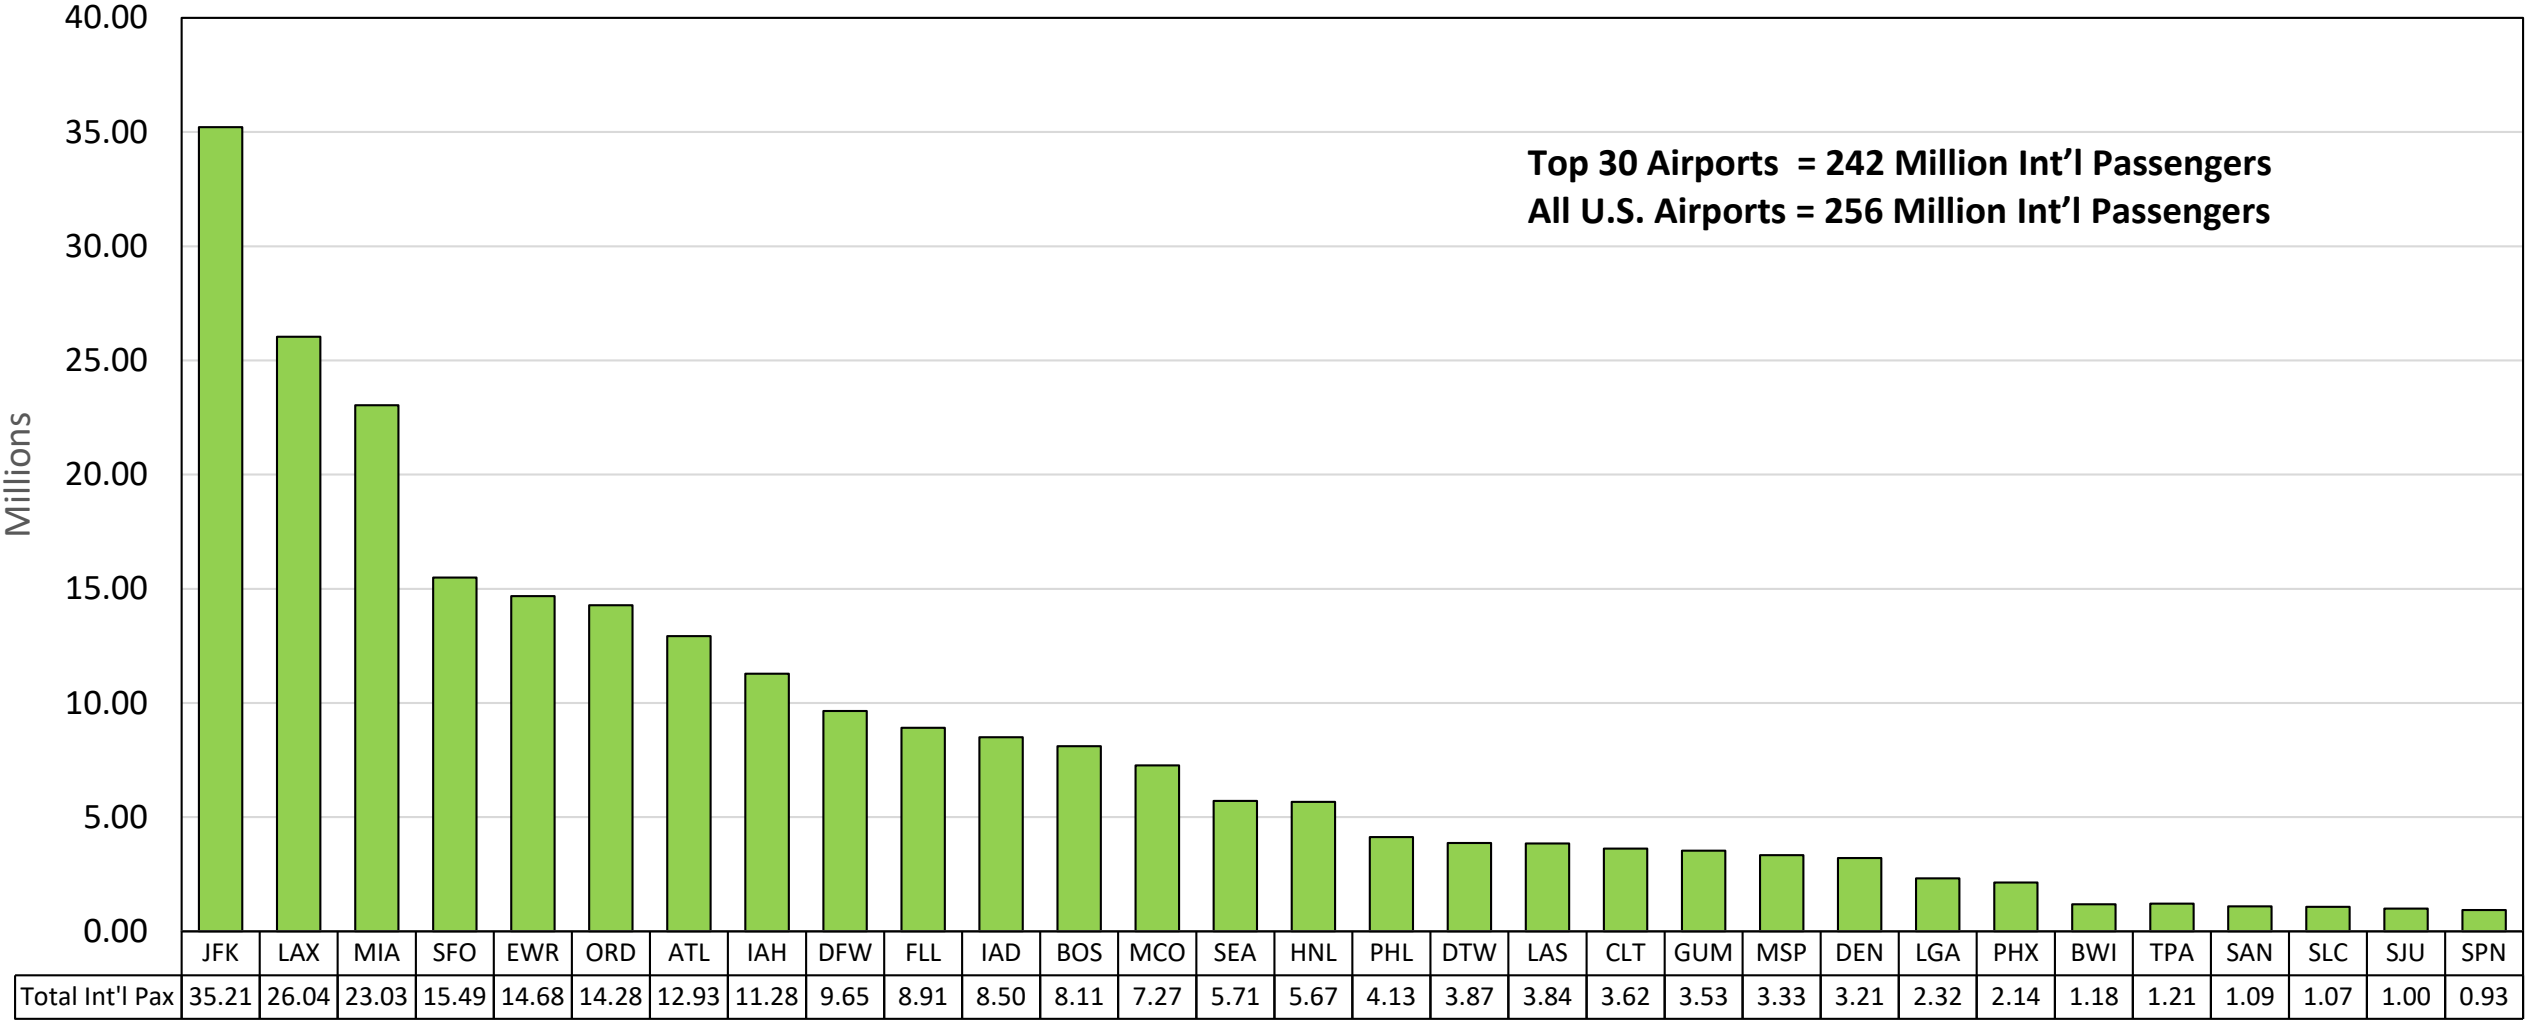

Top 30 U.S. Airports

2019 Total International Passengers Arriving/Departing the U.S.

Source: APIS/I-92 U.S. International Flights (embark/debark passengers) [I-92 INTERNATIONAL AIR PASSENGER TRAFFIC MONITOR](#)